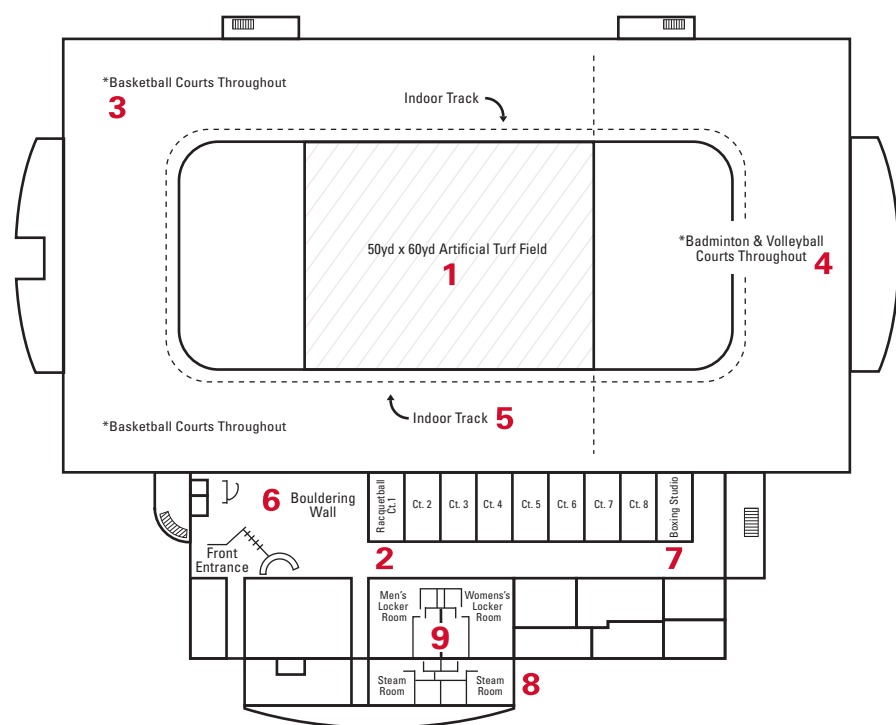

### 1 FLOOR

- 1** Pool, Vortex, Spa, Diving, Lap
- 2** West Gym
- 3** East Gym
- 4** Courts
  - Basketball
  - Volleyball
  - Badminton
- 5** Rock Climbing Wall  
Bouldering Wall
- 6** Weight Equipment
- 7** Multi Purpose Studio 1218
- 8** Locker Rooms
- 9** Day Lockers
- 10** Offices

### 2 FLOOR

- 1** Weight and Cardio Equipment
- 2** West Indoor Track
- 3** East Gym Courts
- 4** Wellness Suite
  - Yoga
  - Pilates / Barre
- 5** Personal Training Studio
- 6** Cycling Studio
- 7** Skywalk to Beyer Hall
- 8** Multi Purpose Studio 2218

### 3 FLOOR

- 1** East Indoor Track

IOWA STATE UNIVERSITY

RECREATION SERVICES

## 1 FLOOR

- 1 50yd x 60yd Artificial Turf
- 2 Racquetball Courts
- 3 Basketball Courts
- 4 Badminton/Volleyball Courts
- 5 Indoor Track
- 6 Bouldering Wall
- 7 Boxing Studio
- 8 Steam Rooms
- 9 Locker Rooms