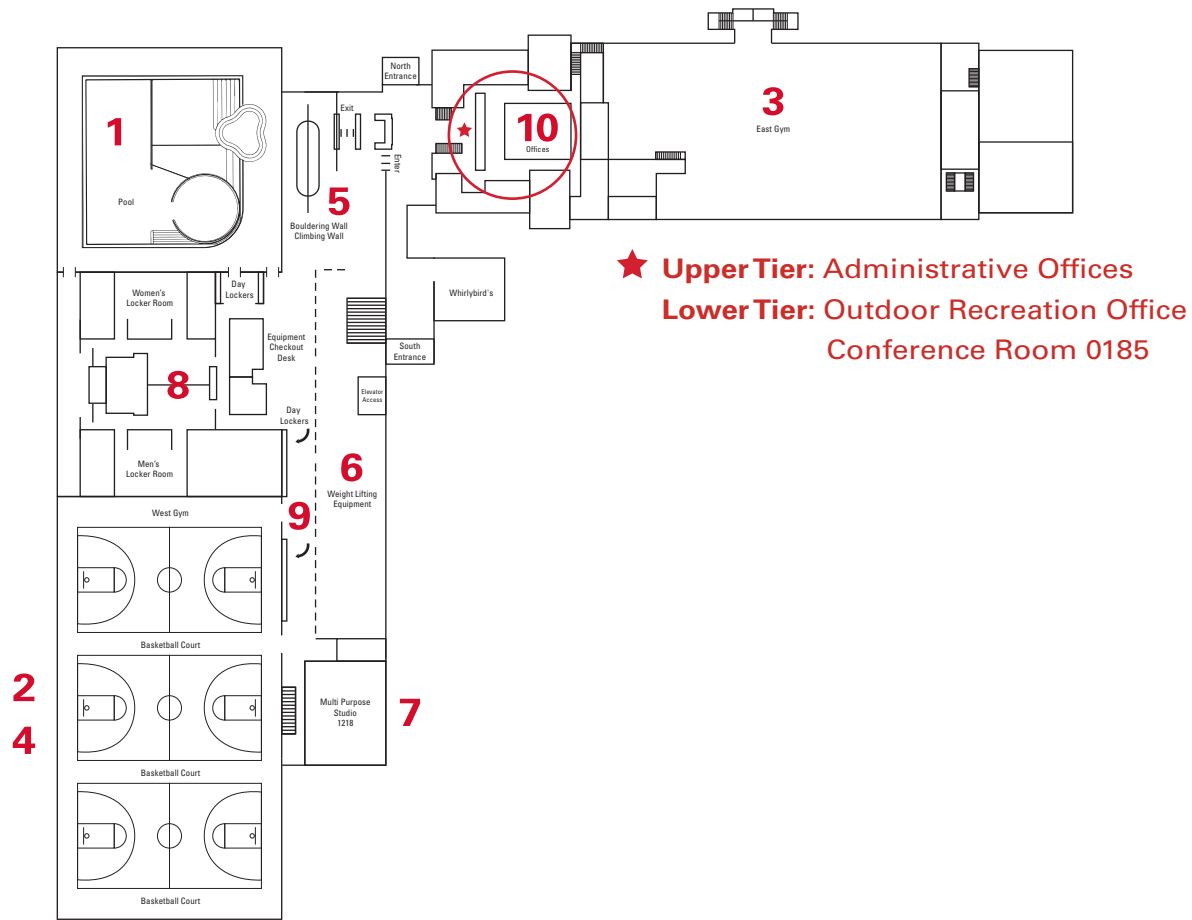

## RECREATION SERVICES

★ **Upper Tier:** Administrative Offices  
**Lower Tier:** Outdoor Recreation Office  
 Conference Room 0185

★ **3rd floor indoor track is located directly above East Gym. Staircase located next to the Cycling Studio.**

### 1 FLOOR

- 1** Pool, Vortex, Spa, Diving, Lap
- 2** West Gym
- 3** East Gym
- 4** Courts
  - Basketball
  - Volleyball
  - Badminton
- 5** Rock Climbing Wall  
Bouldering Wall
- 6** Weight Equipment
- 7** Multi Purpose Studio 1218
- 8** Locker Rooms
- 9** Day Lockers
- 10** Offices

### 2 FLOOR

- 1** Weight and Cardio Equipment
- 2** West Indoor Track
- 3** East Gym Courts
- 4** Wellness Suite
  - Yoga
  - Pilates / Barre
- 5** Personal Training Studio
- 6** Cycling Studio
- 7** Skywalk to Beyer Hall
- 8** Multi Purpose Studio 2218

## 1 FLOOR

- 1 Pool
- 2 Racquetball Courts
- 3 Squashball Court
- 4 Locker Rooms
- 5 SHOP Student Food Pantry
- 6 Gaming & Esports Room