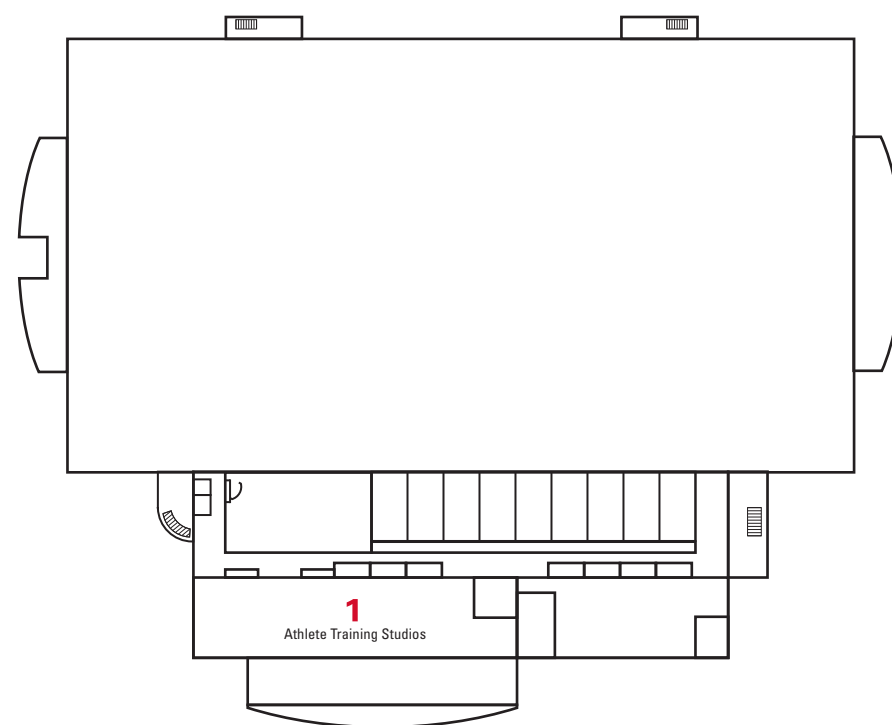

### 2 FLOOR

- 1** Weight and Cardio Equipment
- 2** West Indoor Track
- 3** East Gym Courts
- 4** Wellness Suite
  - Yoga
  - Pilates / Barre
- 5** Personal Training Studio
- 6** Cycling Studio
- 7** Skywalk to Beyer Hall
- 8** Multi Purpose Studio 2218

### 3 FLOOR

- 1** East Indoor Track

IOWA STATE UNIVERSITY

RECREATION SERVICES

## 1 FLOOR

- 1 50yd x 60yd Artificial Turf
- 2 Racquetball Courts
- 3 Basketball Courts
- 4 Badminton/Volleyball Courts
- 5 Indoor Track
- 6 Bouldering Wall
- 7 Boxing Studio
- 8 Steam Rooms
- 9 Locker Rooms