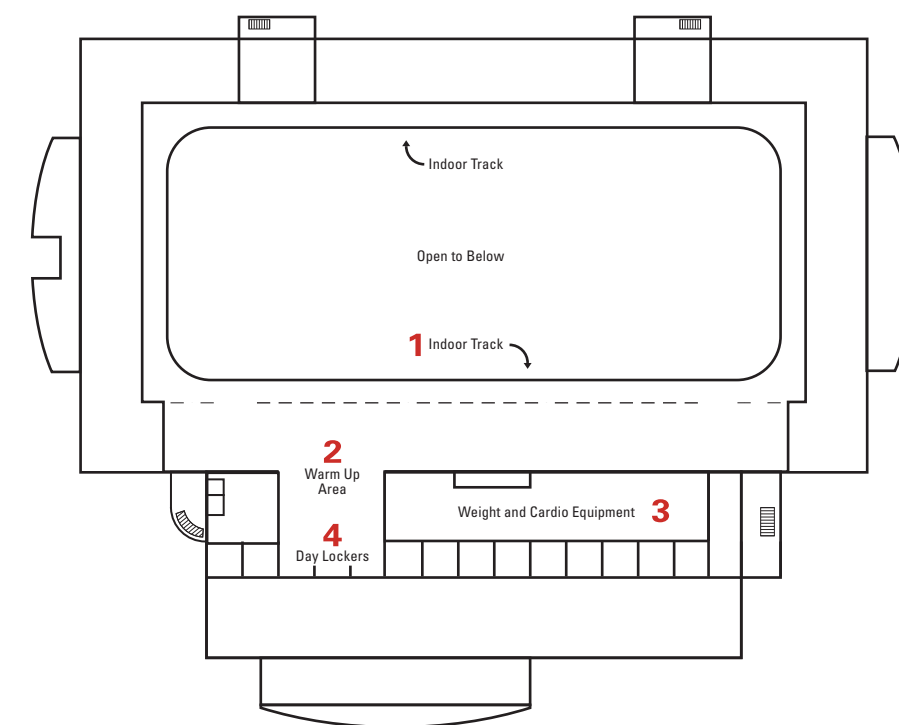

3 FLOOR

- 1 Indoor Track
- 2 Stretching Warm-Up Area
- 3 Weight and Cardio Equipment
- 4 Day Lockers