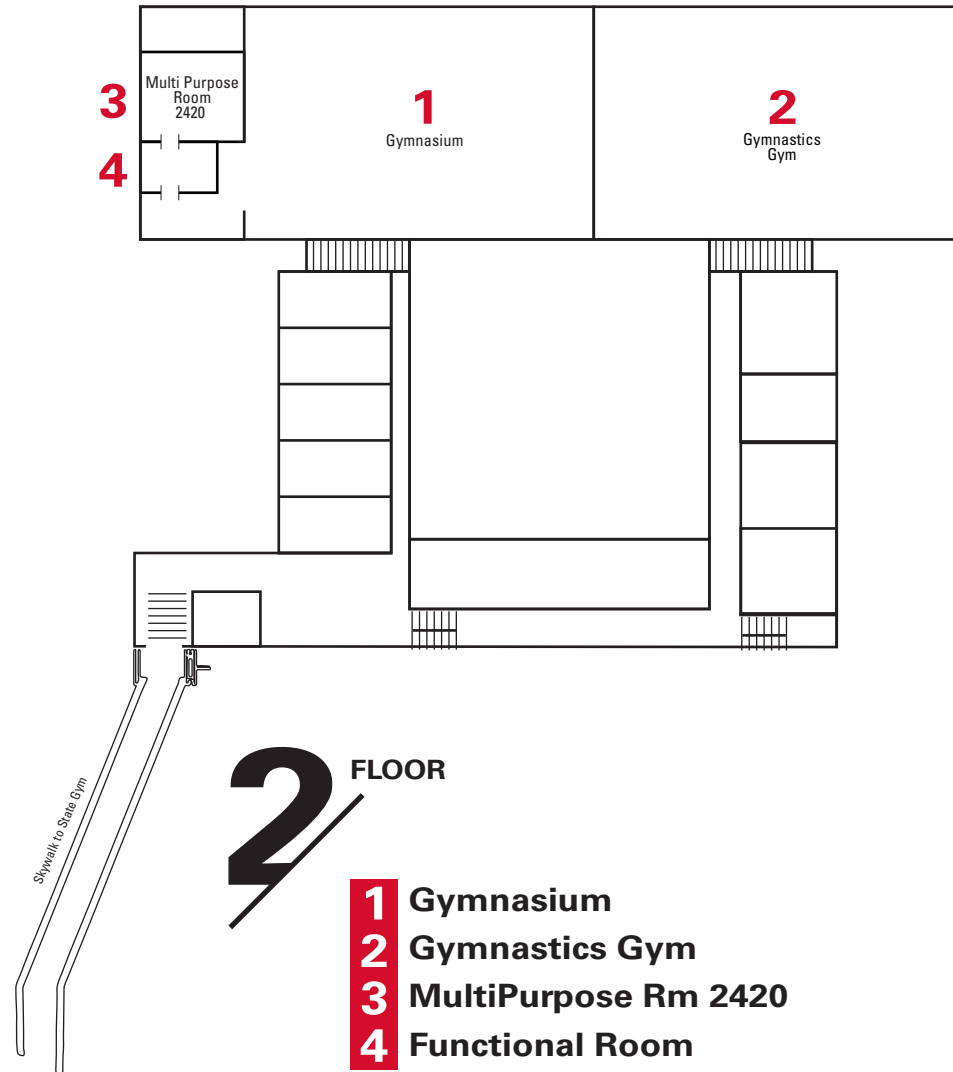

## 1 FLOOR

- 1 50yd x 60yd Artificial Turf
- 2 Racquetball Courts
- 3 Basketball Courts
- 4 Badminton/Volleyball Courts
- 5 Indoor Track
- 6 Bouldering Wall
- 7 Boxing Studio
- 8 Steam Rooms
- 9 Locker Rooms

## 2 FLOOR

- 1 Athlete Training Studios

## 3 FLOOR

- 1 Indoor Track
- 2 Stretching Warm-Up Area
- 3 Weight and Cardio Equipment
- 4 Day Lockers

## 1 FLOOR

- 1 Pool
- 2 Racquetball Courts
- 3 Squashball Court
- 4 Locker Rooms
- 5 SHOP Student Food Pantry
- 6 Gaming & Esports Room