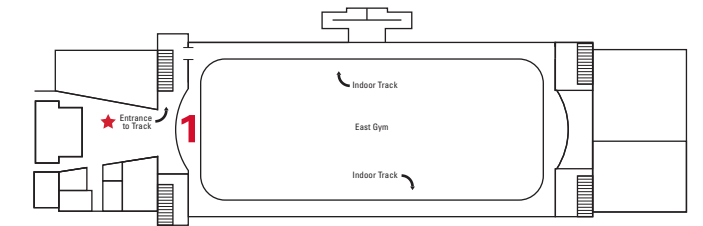

## RECREATION SERVICES

★ **Upper Tier:** Administrative Offices  
**Lower Tier:** Outdoor Recreation Office  
 Conference Room 0185

★ **3rd floor indoor track is located directly above East Gym. Staircase located next to the Cycling Studio.**