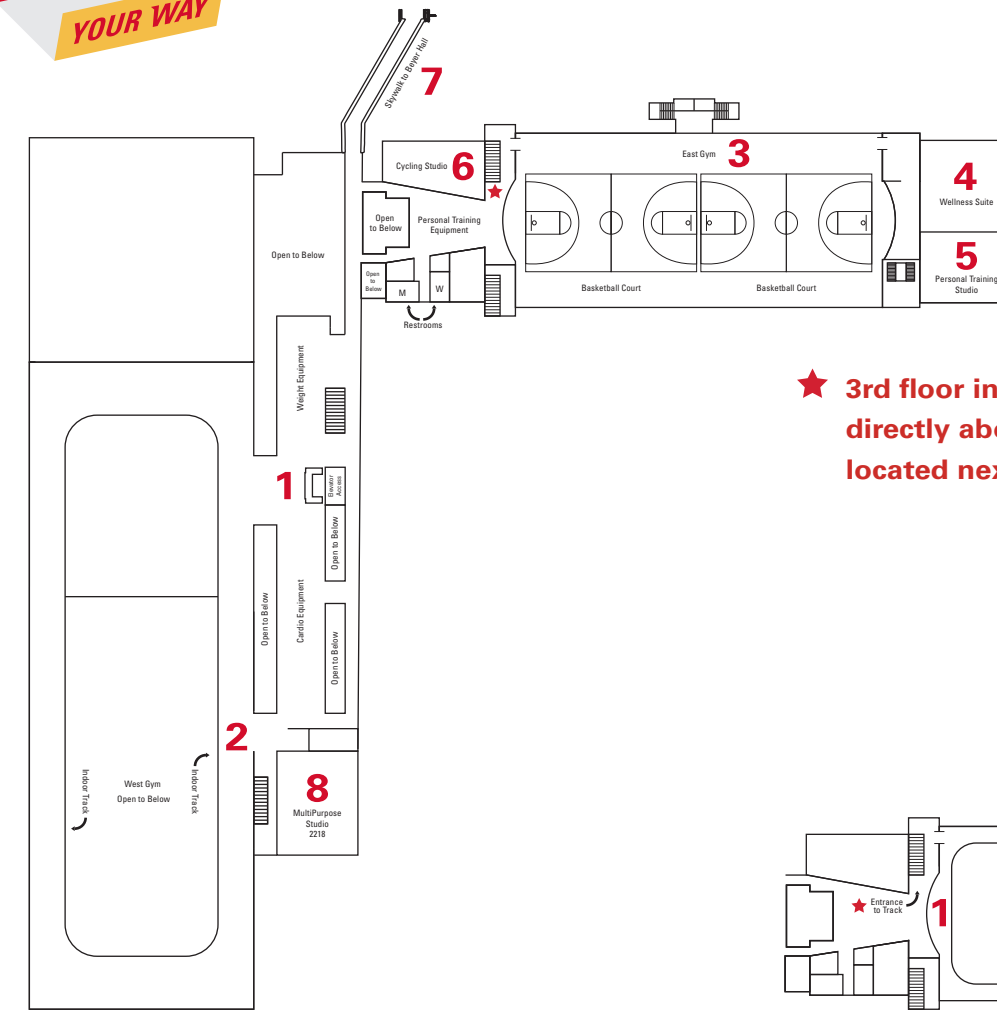

## RECREATION SERVICES

★ **Upper Tier:** Administrative Offices  
**Lower Tier:** Outdoor Recreation Office  
 Conference Room 0185

★ **3rd floor indoor track is located directly above East Gym. Staircase located next to the Cycling Studio.**

### 1 FLOOR

- 1** Pool, Vortex, Spa, Diving, Lap
- 2** West Gym
- 3** East Gym
- 4** Courts
  - Basketball
  - Volleyball
  - Badminton
- 5** Rock Climbing Wall  
Bouldering Wall
- 6** Weight Equipment
- 7** Multi Purpose Studio 1218
- 8** Locker Rooms
- 9** Day Lockers
- 10** Offices

### 2 FLOOR

- 1** Weight and Cardio Equipment
- 2** West Indoor Track
- 3** East Gym Courts
- 4** Wellness Suite
  - Yoga
  - Pilates / Barre
- 5** Personal Training Studio
- 6** Cycling Studio
- 7** Skywalk to Beyer Hall
- 8** Multi Purpose Studio 2218

## 1 FLOOR

- 1 Pool
- 2 Racquetball Courts
- 3 Squashball Court
- 4 Locker Rooms
- 5 SHOP Student Food Pantry
- 6 Gaming & Esports Room