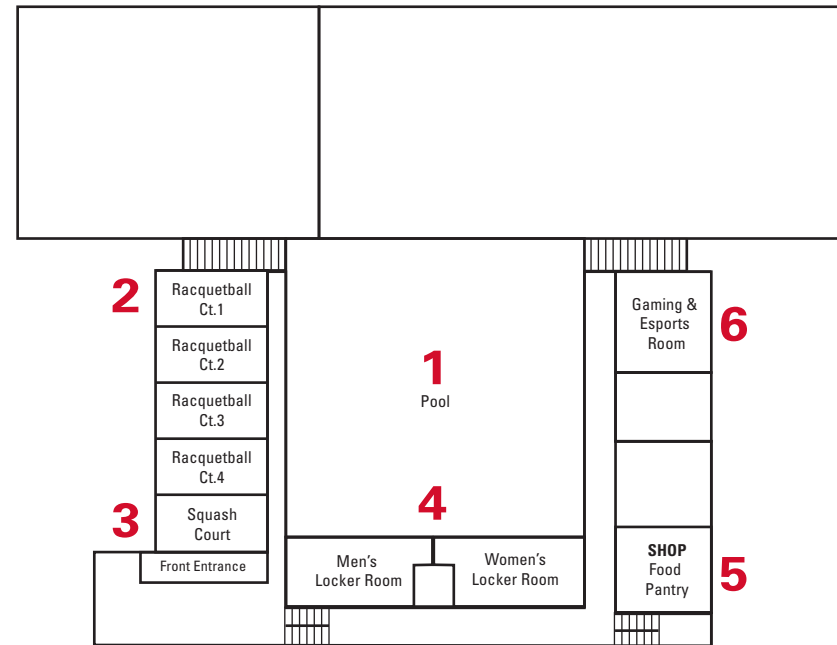

## 1 FLOOR

- 1 50yd x 60yd Artificial Turf
- 2 Racquetball Courts
- 3 Basketball Courts
- 4 Badminton/Volleyball Courts
- 5 Indoor Track
- 6 Bouldering Wall
- 7 Boxing Studio
- 8 Steam Rooms
- 9 Locker Rooms

## 2 FLOOR

- 1 Athlete Training Studios

## 3 FLOOR

- 1 Indoor Track
- 2 Stretching Warm-Up Area
- 3 Weight and Cardio Equipment
- 4 Day Lockers

## 1 FLOOR

- 1 Pool
- 2 Racquetball Courts
- 3 Squashball Court
- 4 Locker Rooms
- 5 SHOP Student Food Pantry
- 6 Gaming & Esports Room