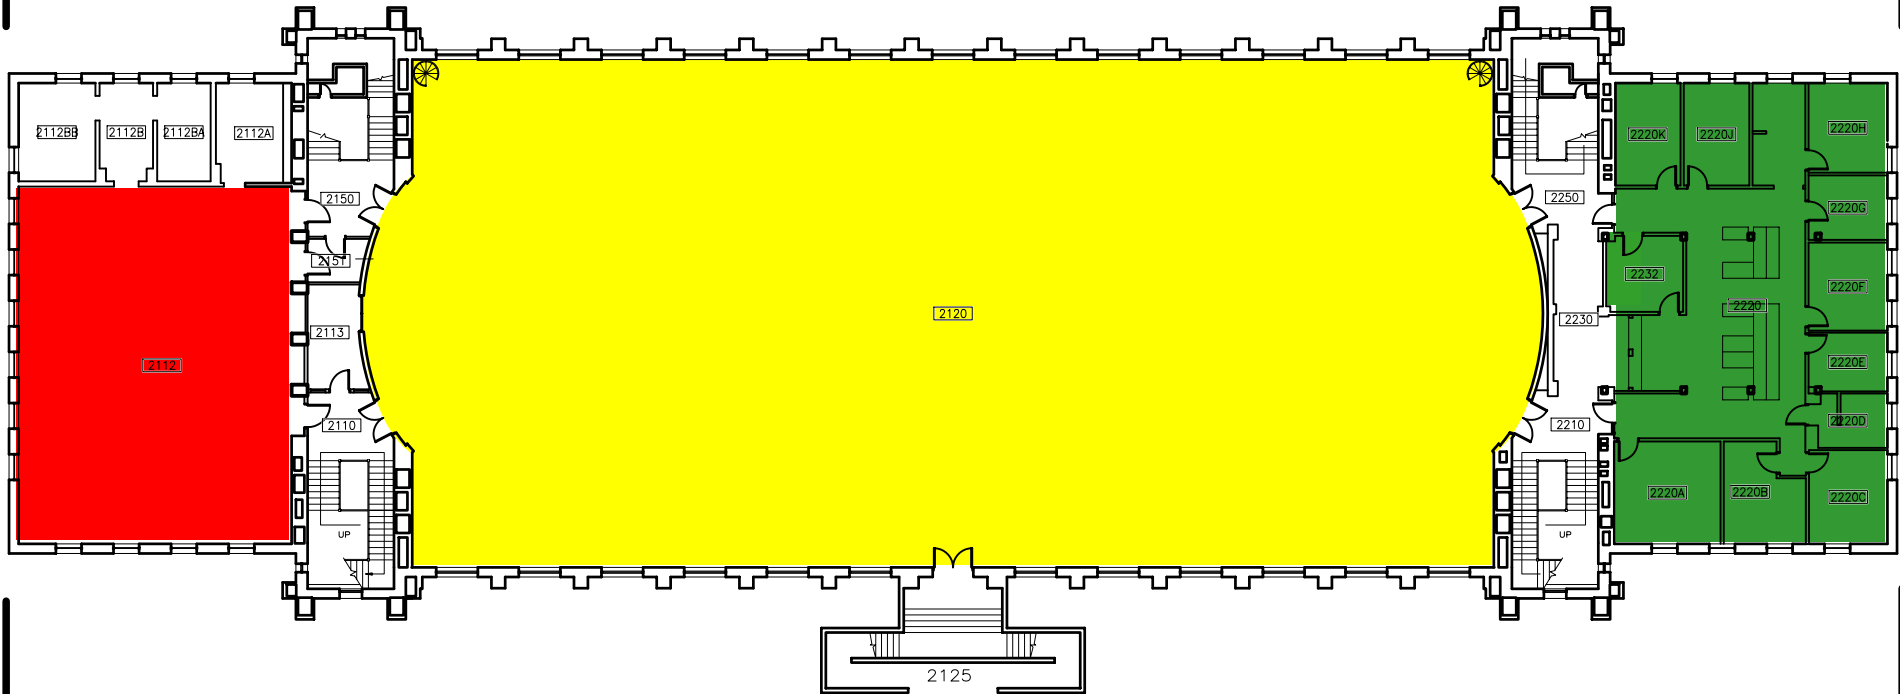

-  Gymnasium
-  Locker Rooms (Women's)
-  Recreation Services Offices

**SECOND FLOOR PLAN**

**STATE GYMNASIUM**  
IOWA STATE UNIVERSITY  
AMES, IOWA

SCALE 1"=30' 1911

REVISED DEC 2002